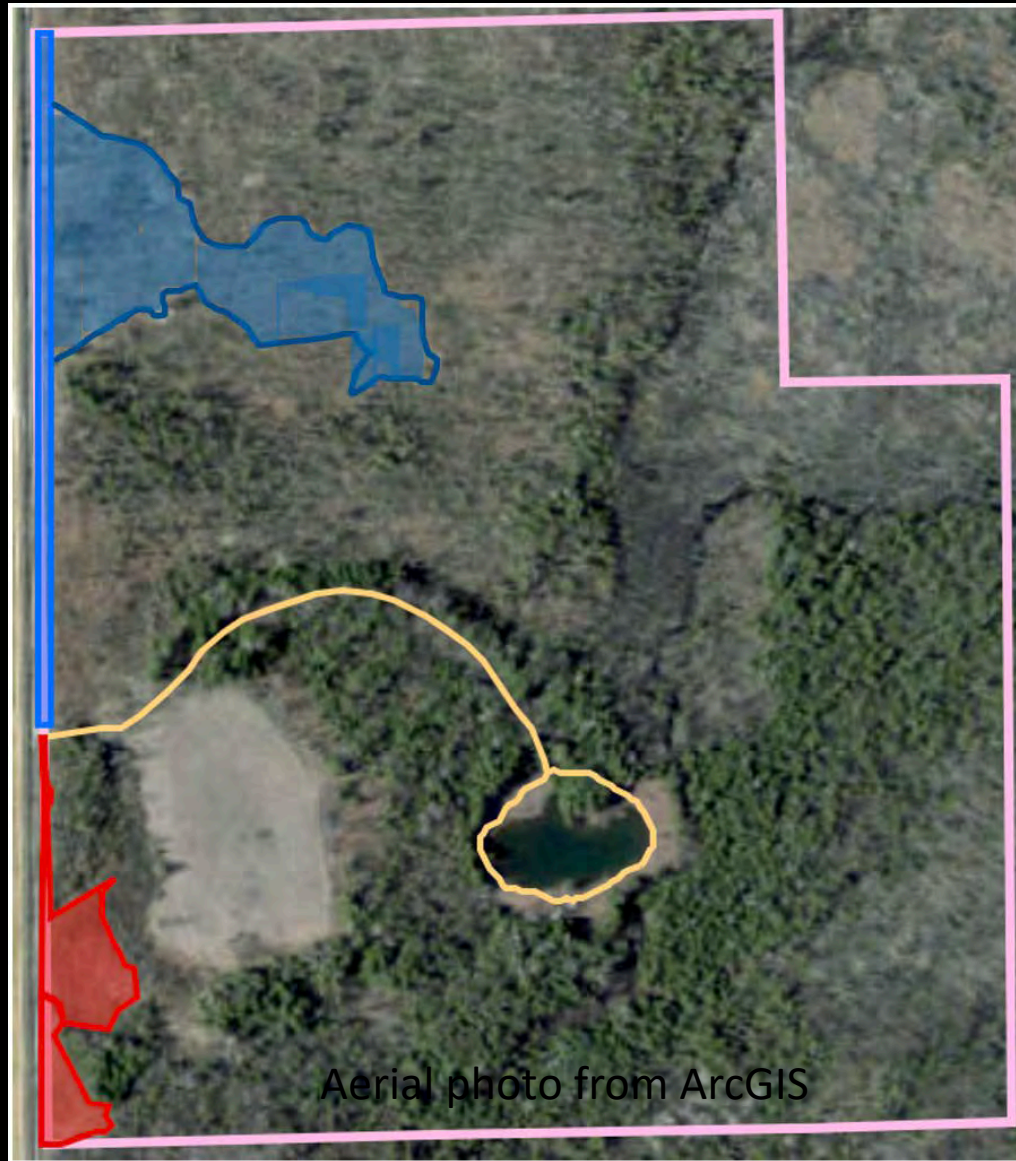

# County Line Preserve: A Treasure Worth Restoring

A Restoration Plan by Taj Lalwani

For a site of the Ozaukee Washington Land Trust

August 3, 2023

aerial  
photo

sedge meadow

ephemeral  
stream

cedar creek

alder thicket

esker

prairie

pond

swamp and woods

Photo credit: Dan Collins

# RCG vs Cattail

# Restoration strategy: Reed Canary Grass

Restoration  
strategy:  
Narrowleaf Cattail

Image source:  
antiqueprintsgallery on  
etsy.com